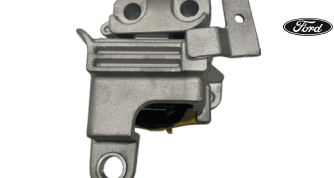

3C20566

Cod/Ref Original:
CN156F012DC

Ecosport 2.0 (12/17)

INFO. COMPLEMENTARES:
*

COXIM DIANT. DIR.